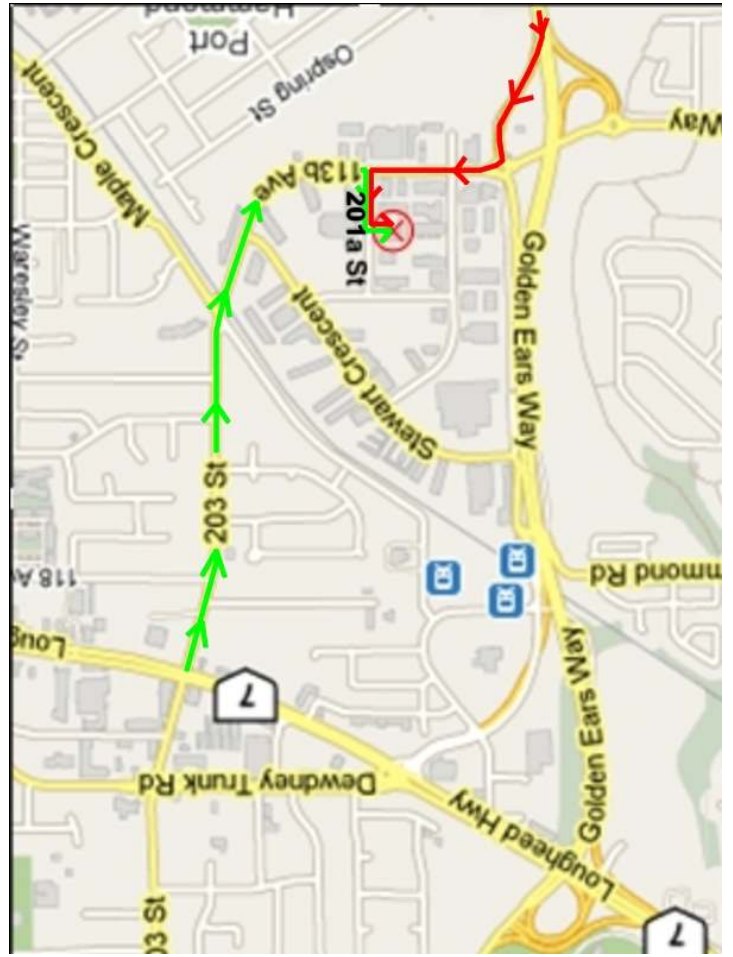

You're invited to

Birthdays Party

Date:

Time:

Place: **THE ROCK WALL**
Climbing Gym

Address: #6 - 11455 201a St.
Maple Ridge, B.C.
www.therockwall.com

R.S.V.P. By:

Phone:

Maple Ridge B.C. Canada

Birthdays Parties
Kids Programs
Family Climb
Competitive Teams

You're
Invited!
ROCK CLIMBING PARTY!