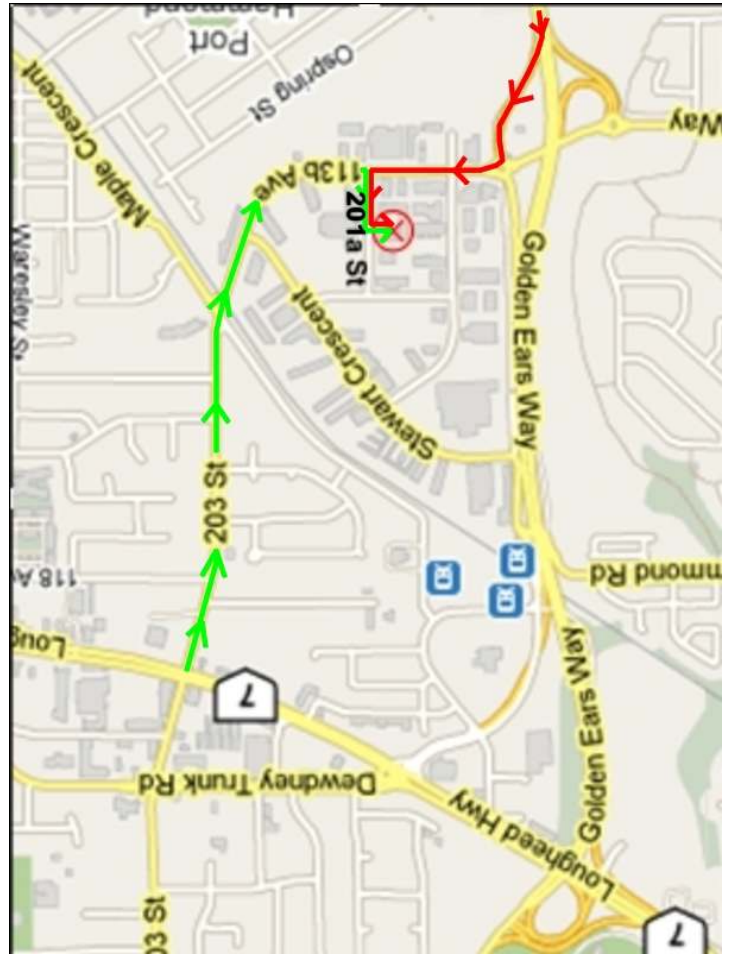

You're invited to
Birthday Party

Date: _____

Time: _____

Place: **THE ROCK WALL**
Climbing Gym

Address: #6 - 11455 201a St.
Maple Ridge, B.C.
www.therockwall.com

R.S.V.P. By: _____

Phone: _____

Maple Ridge B.C. Canada